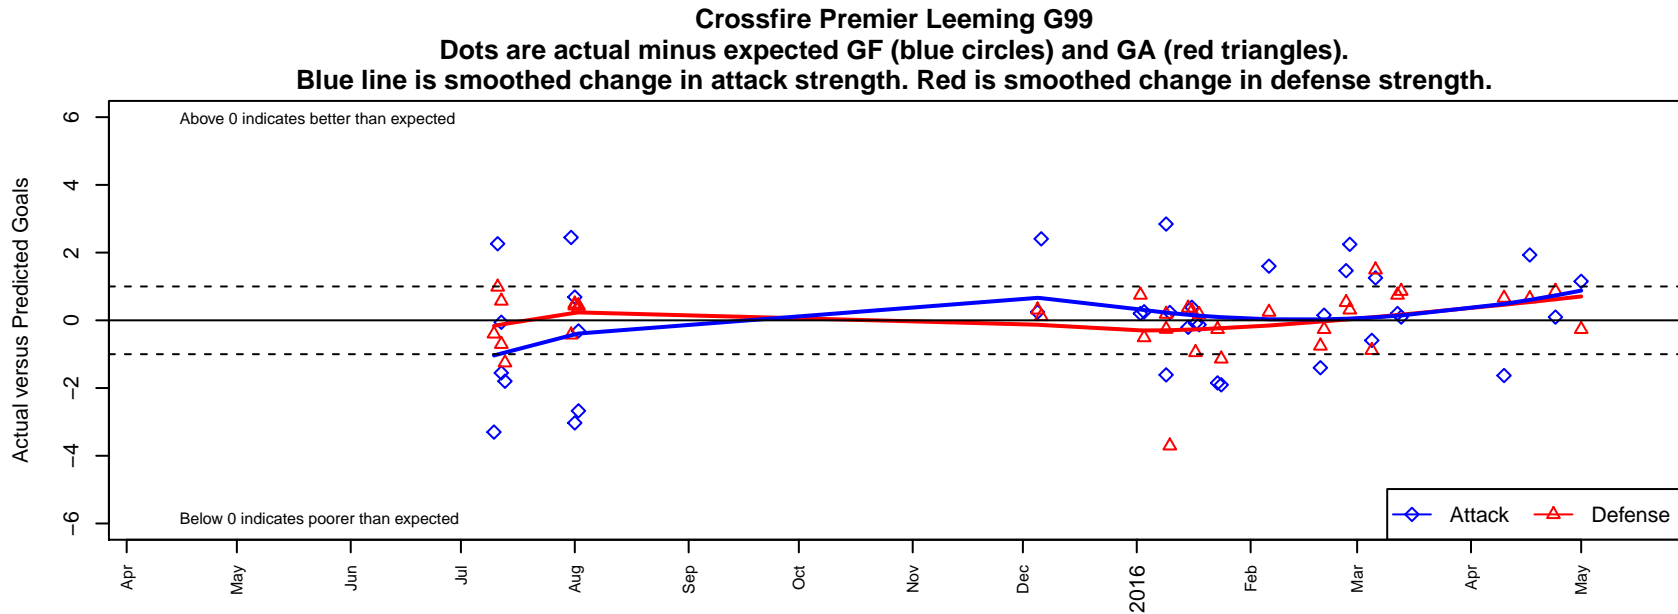

## Crossfire Premier Leeming G99

Crossfire Premier  
 Redmond, WA  
 G99 total strength=1687  
 attack=26.4 defense=17.72  
 fall league = Win RCL G99 Div 2  
 notes= B-- 2014+; Crum 2013, J Crum  
 2014, Lemming 2015

**attack and defense variance (black dot)  
relative to other teams  
and top 10 in region**

**attack and defense rating  
relative to others at age  
and all opponents in last 13 months**

**Performance relative to 13 month average**