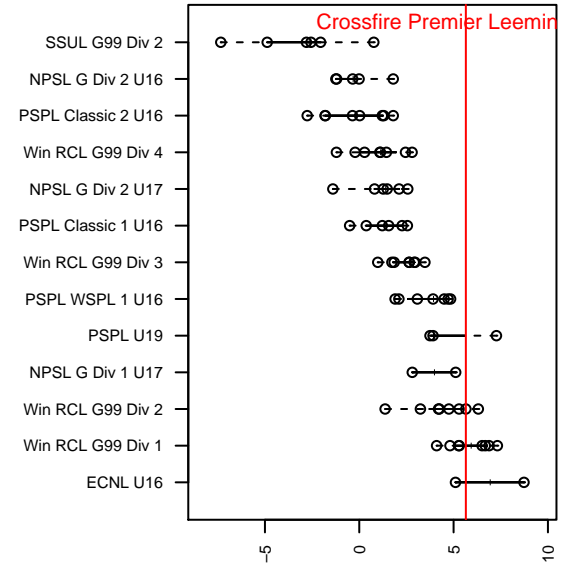

## Crossfire Premier Leeming G99

Crossfire Premier  
 Redmond, WA  
 G99 total strength=1687  
 attack=26.4 defense=17.72  
 fall league = Win RCL G99 Div 2  
 notes= B-- 2014+; Crum 2013, J Crum  
 2014, Lemming 2015

alt names used:  
 Crossfire Premier G99 B  
 CROSSFIRE PREMIER GU16 B (WA)  
 Crossfire Girls U-16 B  
 CROSSFIRE PREMIER G99 - B (WA)  
 CROSSFIRE PREMIER GU16 B (WA)  
 Crossfire Premier G99 B

Venues played:  
 2015 Nike Crossfire Challenge Gold Group U16  
 2015 WA Rush Cup GU16 Silver U16  
 2015 Win RCL G99 Div 2  
 2015 NWCL U16  
 2015 Portland Winter Showcase U16  
 2015 WYS Presidents Cup G99 Division 1

**attack and defense variance (black dot)  
relative to other teams  
and top 10 in region**

**attack and defense rating  
relative to others at age  
and all opponents in last 13 months**

**Performance relative to 13 month average**