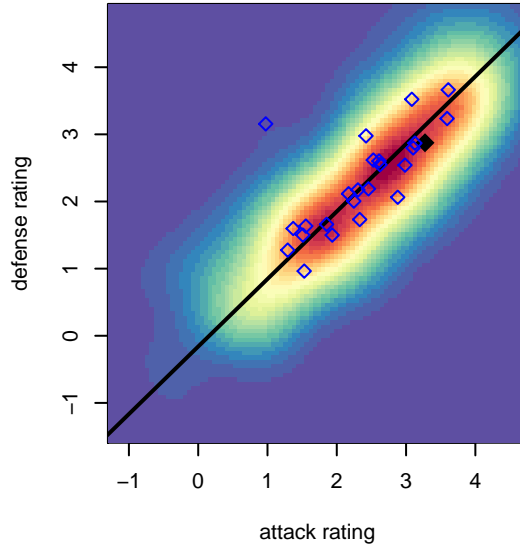

## Crossfire Premier Leeming G99

Crossfire Premier  
 Redmond, WA  
 G99 total strength=1687  
 attack=26.4 defense=17.72  
 fall league = Win RCL G99 Div 2  
 notes= B-- 2014+; Crum 2013, J Crum  
 2014, Lemming 2015

**attack and defense variance (black dot)  
relative to other teams  
and top 10 in region**

**attack and defense rating  
relative to others at age  
and all opponents in last 13 months**

**Performance relative to 13 month average**