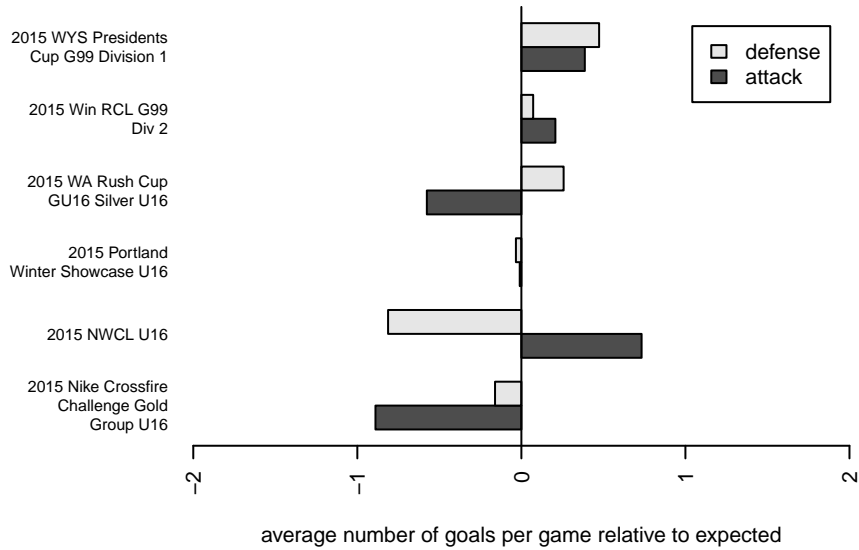

## Crossfire Premier Leeming G99

Crossfire Premier  
 Redmond, WA  
 G99 total strength=1687  
 attack=26.4 defense=17.72  
 fall league = Win RCL G99 Div 2  
 notes= B-- 2014+; Crum 2013, J Crum  
 2014, Lemming 2015

alt names used:  
 Crossfire Premier G99 B  
 CROSSFIRE PREMIER GU16 B (WA)  
 Crossfire Girls U-16 B  
 CROSSFIRE PREMIER G99 - B (WA)  
 CROSSFIRE PREMIER GU16 B (WA)  
 Crossfire Premier G99 B

Venues played:  
 2015 Nike Crossfire Challenge Gold Group U16  
 2015 WA Rush Cup GU16 Silver U16  
 2015 Win RCL G99 Div 2  
 2015 NWCL U16  
 2015 Portland Winter Showcase U16  
 2015 WYS Presidents Cup G99 Division 1

**attack and defense variance (black dot)  
relative to other teams  
and top 10 in region**

**attack and defense rating  
relative to others at age  
and all opponents in last 13 months**

**Performance relative to 13 month average**