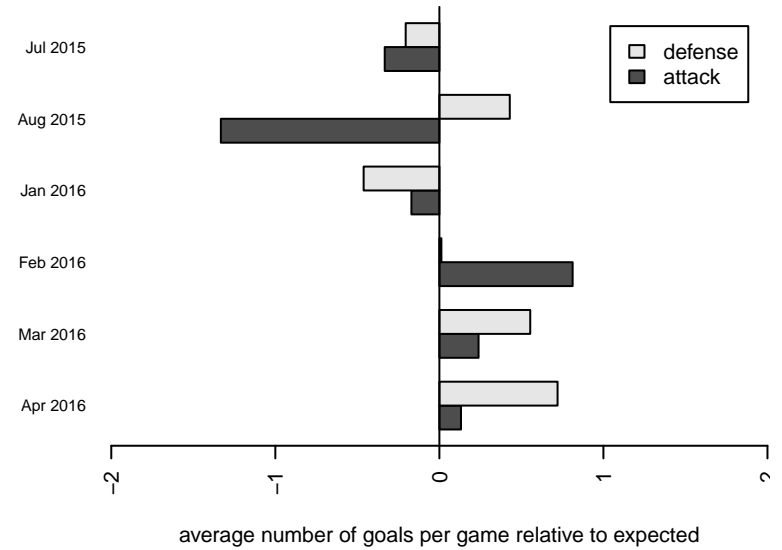

Performance relative to 13 month average