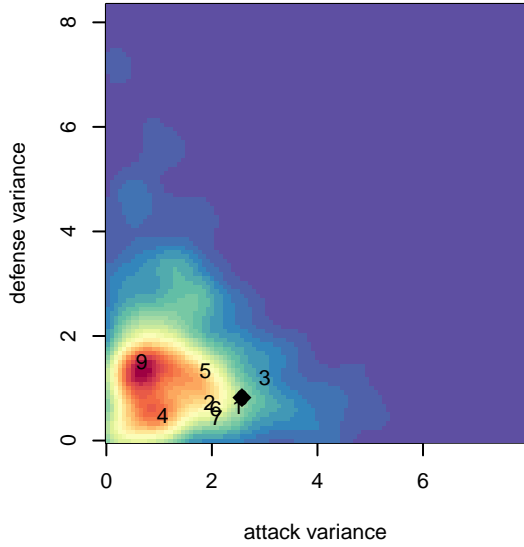

## Crossfire Premier Leeming G99

Crossfire Premier  
 Redmond, WA  
 G99 total strength=1687  
 attack=26.4 defense=17.72  
 fall league = Win RCL G99 Div 2  
 notes= B-- 2014+; Crum 2013, J Crum  
 2014, Lemming 2015

**attack and defense variance (black dot)  
relative to other teams  
and top 10 in region**

**attack and defense rating  
relative to others at age  
and all opponents in last 13 months**

**Performance relative to 13 month average**